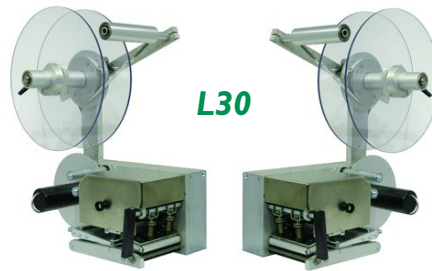

Print and Apply Solutions

Printers and Labelling Heads Overview

All printers and labelling heads can be used with any of Domino's different standard applicators.

Labelling Heads

M50 - Series Labelling Heads

Labelling Head 4"

Label size (W x L)

Min: 5 x 5 mm
Max: 105 x 500 mm

Feed speed

Up to 300 mm/sec
(18 m/min)

Labelling Head 6"

Label size (W x L)

Min: 5 x 5 mm
Max: 150 x 500 mm

Feed speed

Up to 300 mm/sec
(18 m/min)

LEFT VERSIONS

RIGHT VERSIONS

L30

L40

Labelling Head 6"

Label size (W x L)

Min: 40 x 20 mm
Max: 220 x 600 mm

Print Speed

Up to 200 mm/sec
(12 m/min)

Labelling Head 9"

Label size (W x L)

Min: 100 x 100 mm
Max: 320 x 600 mm

Speed

Up to 150 mm/sec
(9 m/min)