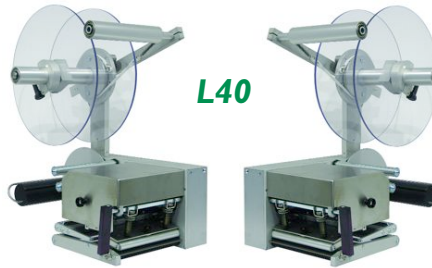

Labelling Head 4"

Label size (W x L)

Min: 5 x 5 mm
Max: 105 x 500 mm

Feed speed

Up to 300 mm/sec
(18 m/min)

Labelling Head 6"

Label size (W x L)

Min: 5 x 5 mm
Max: 150 x 500 mm

Feed speed

Up to 300 mm/sec
(18 m/min)

LEFT VERSIONS

RIGHT VERSIONS

L30

L40

Labelling Head 6"

Label size (W x L)

Min: 40 x 20 mm
Max: 220 x 600 mm

Print Speed

Up to 200 mm/sec
(12 m/min)

Labelling Head 9"

Label size (W x L)

Min: 100 x 100 mm
Max: 320 x 600 mm

Speed

Up to 150 mm/sec
(9 m/min)